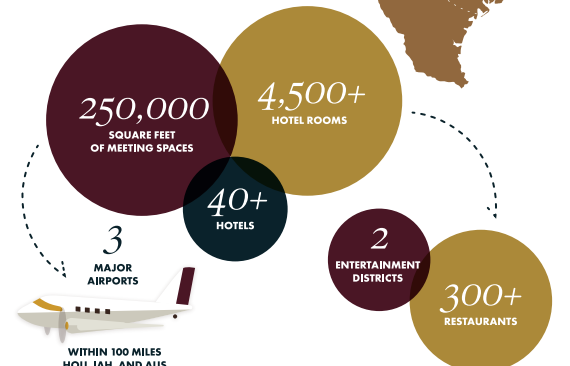

VENUE HANDOUT

COLLEGE STATION

Contact us today to learn about our grant funding opportunities, meeting spaces and amenities.

CSTX.GOV/MEET

@VisitCSTX