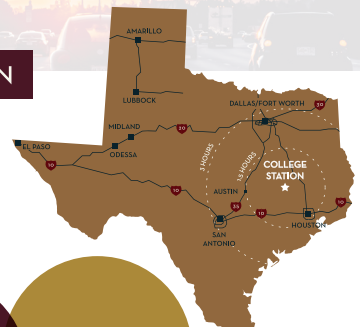

Contact us today to learn about our grant funding opportunities, meeting spaces and amenities.

CSTX.GOV/MEET

@VisitCSTX